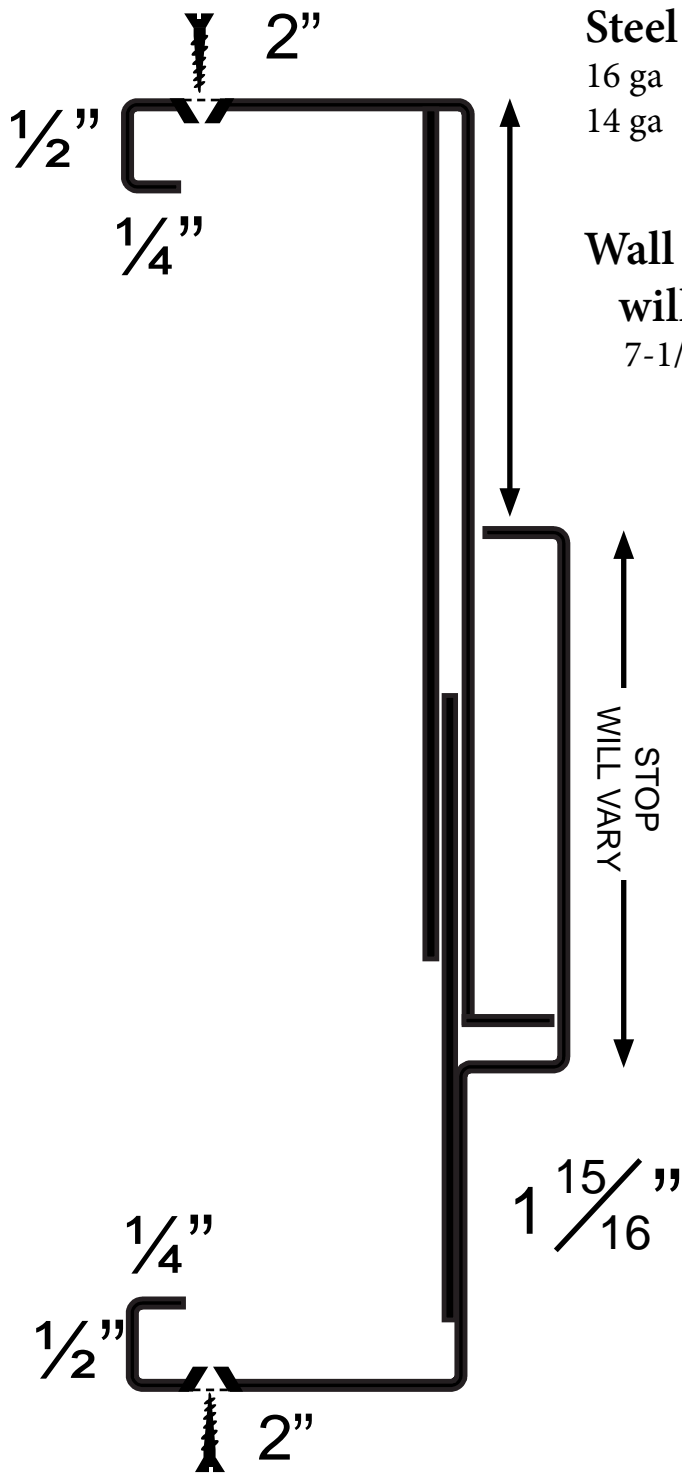

Profile Options

Drywall
Masonry
Nailer

Anchors

Wood Straps
or P+D Face
Every 16" on
Center

Standard Prep

ASA
4.5" Regular Hinges

Steel Choice

16 ga
14 ga

Wall adjustment

will vary size
7-1/2" - 10-3/4"

KD Adjustable Wall Frame - Large Wall

 <small>MANUFACTURERS OF STANDARD AND CUSTOM HOLLOW METAL FRAMES AND DOORS</small>			
<small>287 Oakland Road, Belgrade, Maine 04917 USA Office 207-465-9066 Fax: 207-465-9452</small>			
QUALITY SINCE 1981	Title: KD Adjustable Wall Frame - Large Wall		
	Revision:	Revision Date:	Drawing Number:
Original Date:			
Drawn By:	Scale:	Sheet: of	